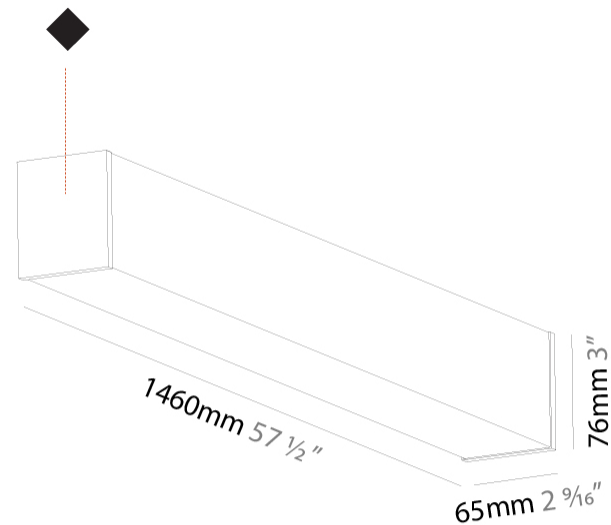

GENERAL

Series: Fino
Partner: Prolicht
Division: Architectural
Installation: Suspension
Product Type: Linear Profiles
Mounting Location: Ceiling

PHYSICAL

Shape: Rectangle
Length (mm): 1460
Length (in): 57 1/2
Width (mm): 65
Width (in): 2 9/16
Height (mm): 76
Height (in): 3
Max. Overall Height (mm): 2076
Max. Overall Height (in): 81 3/4
Weight (kg): 4.314
Weight (lbs): 9.510
Diffuser: PMMA - Opal
Fixture Finish: [SSR / BKV / CWI / CRY / HAB / UFT / ITA / RUA / FTG / MYG / LOD / PUS / FRO / FUP / KIA / POP / BLS / SPG / MEY / GOH / CHC / COM / ABZ / JAG / OBR / MOS / ROR](#)
Fixture Material: PMMA / Aluminum
Cable Details: [2000mm or 4000mm Transparent Cable](#)
Upon Request: Cable colour - White / Black / Orange / Red

ELECTRICAL

Lamp Type: LED (Zhaga Standard)
Input Wattage (W): 25
Total Output Wattage (W): 20 / 16 (3500K)
Dimming: [Non-Dimming / Phase Dimming (120Vac only) / 0-10V Dimming](#)
Driver Included: Yes
Driver Location: Integrated
Driver Type: Constant Current - 120 / 277Vac
Driver Class: Class 2
Input Voltage (V): 120 - 277
Constant Current (MA): 350 / 500 (3500K)

LED

Color Temperature (°K): [3000 / 3500 / 4000](#)
Max. Delivered Lumen (lm): 2850 / 2960 / 3020
CRI: >80 CRI
Lamp Life (hrs): 50000

OPTICAL

RATINGS AND CERTIFICATIONS

Certified By: Certified for North American Standards
IP rating: IP20